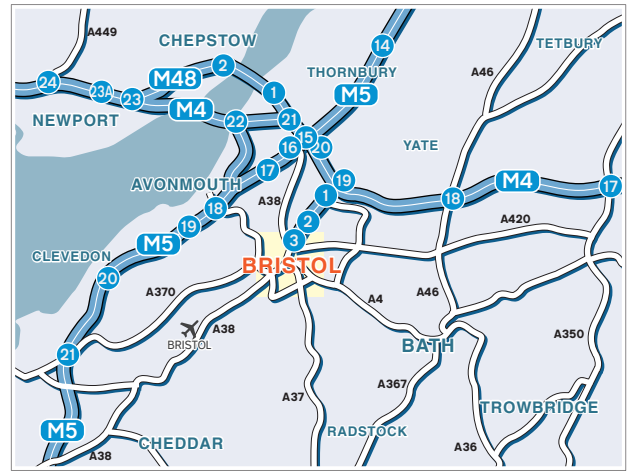

Withers & Rogers LLP
1 Redcliff Street, Bristol BS1 6NP

Tel: 0117 925 3030 Fax: 0117 925 3530
www.withersrogers.com

By Train - Bristol Temple Meads Station
Approximately 5 minutes by taxi.

By Air - Bristol Airport
Approximately 20 minutes by taxi.

Car Parking
Parking at the multi-storey car park across the bridge from our office, accessed from Queen Charlotte Street. Metered parking in Redcliff Street. Limited parking on site, by arrangement, in our car park accessed off Redcliff Street.